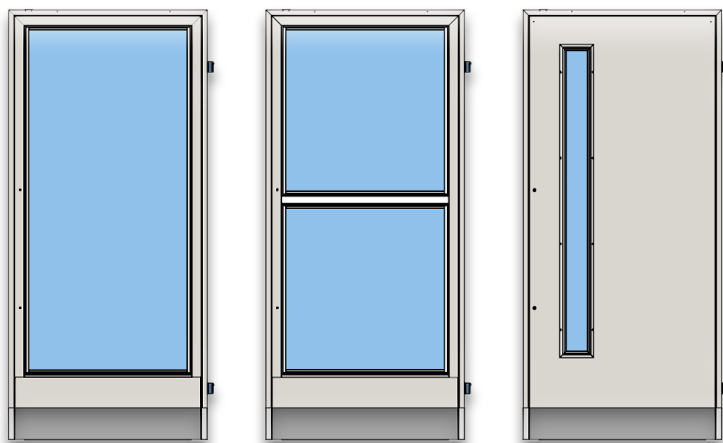

1D

1H (O)

Doors

1G (O)