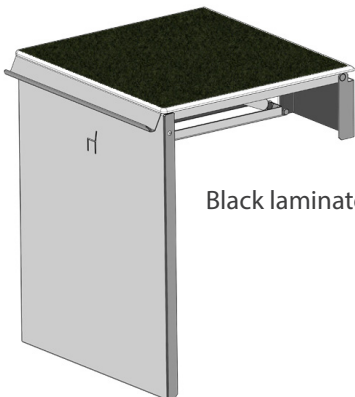

Key operation

Swing door

Door handle

Folding chair

Black laminate