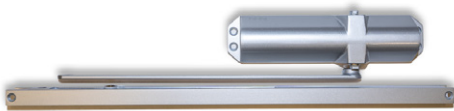

## Swing door

Manual swing

Faac intelligent (automatic)

MH-Swing (automatic)  
MH Auto can also be painted  
in the same color as the shaft.