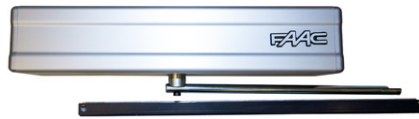

## Colors

RAL colour scale for lift shaft, doors and platforms. The standard color for the cabin is white, but can be obtained in the same color as the shaft.

## Swing door

Manual swing

Faac intelligent (automatic)

MH-Swing (automatic)  
MH Auto can also be painted  
in the same color as the shaft.